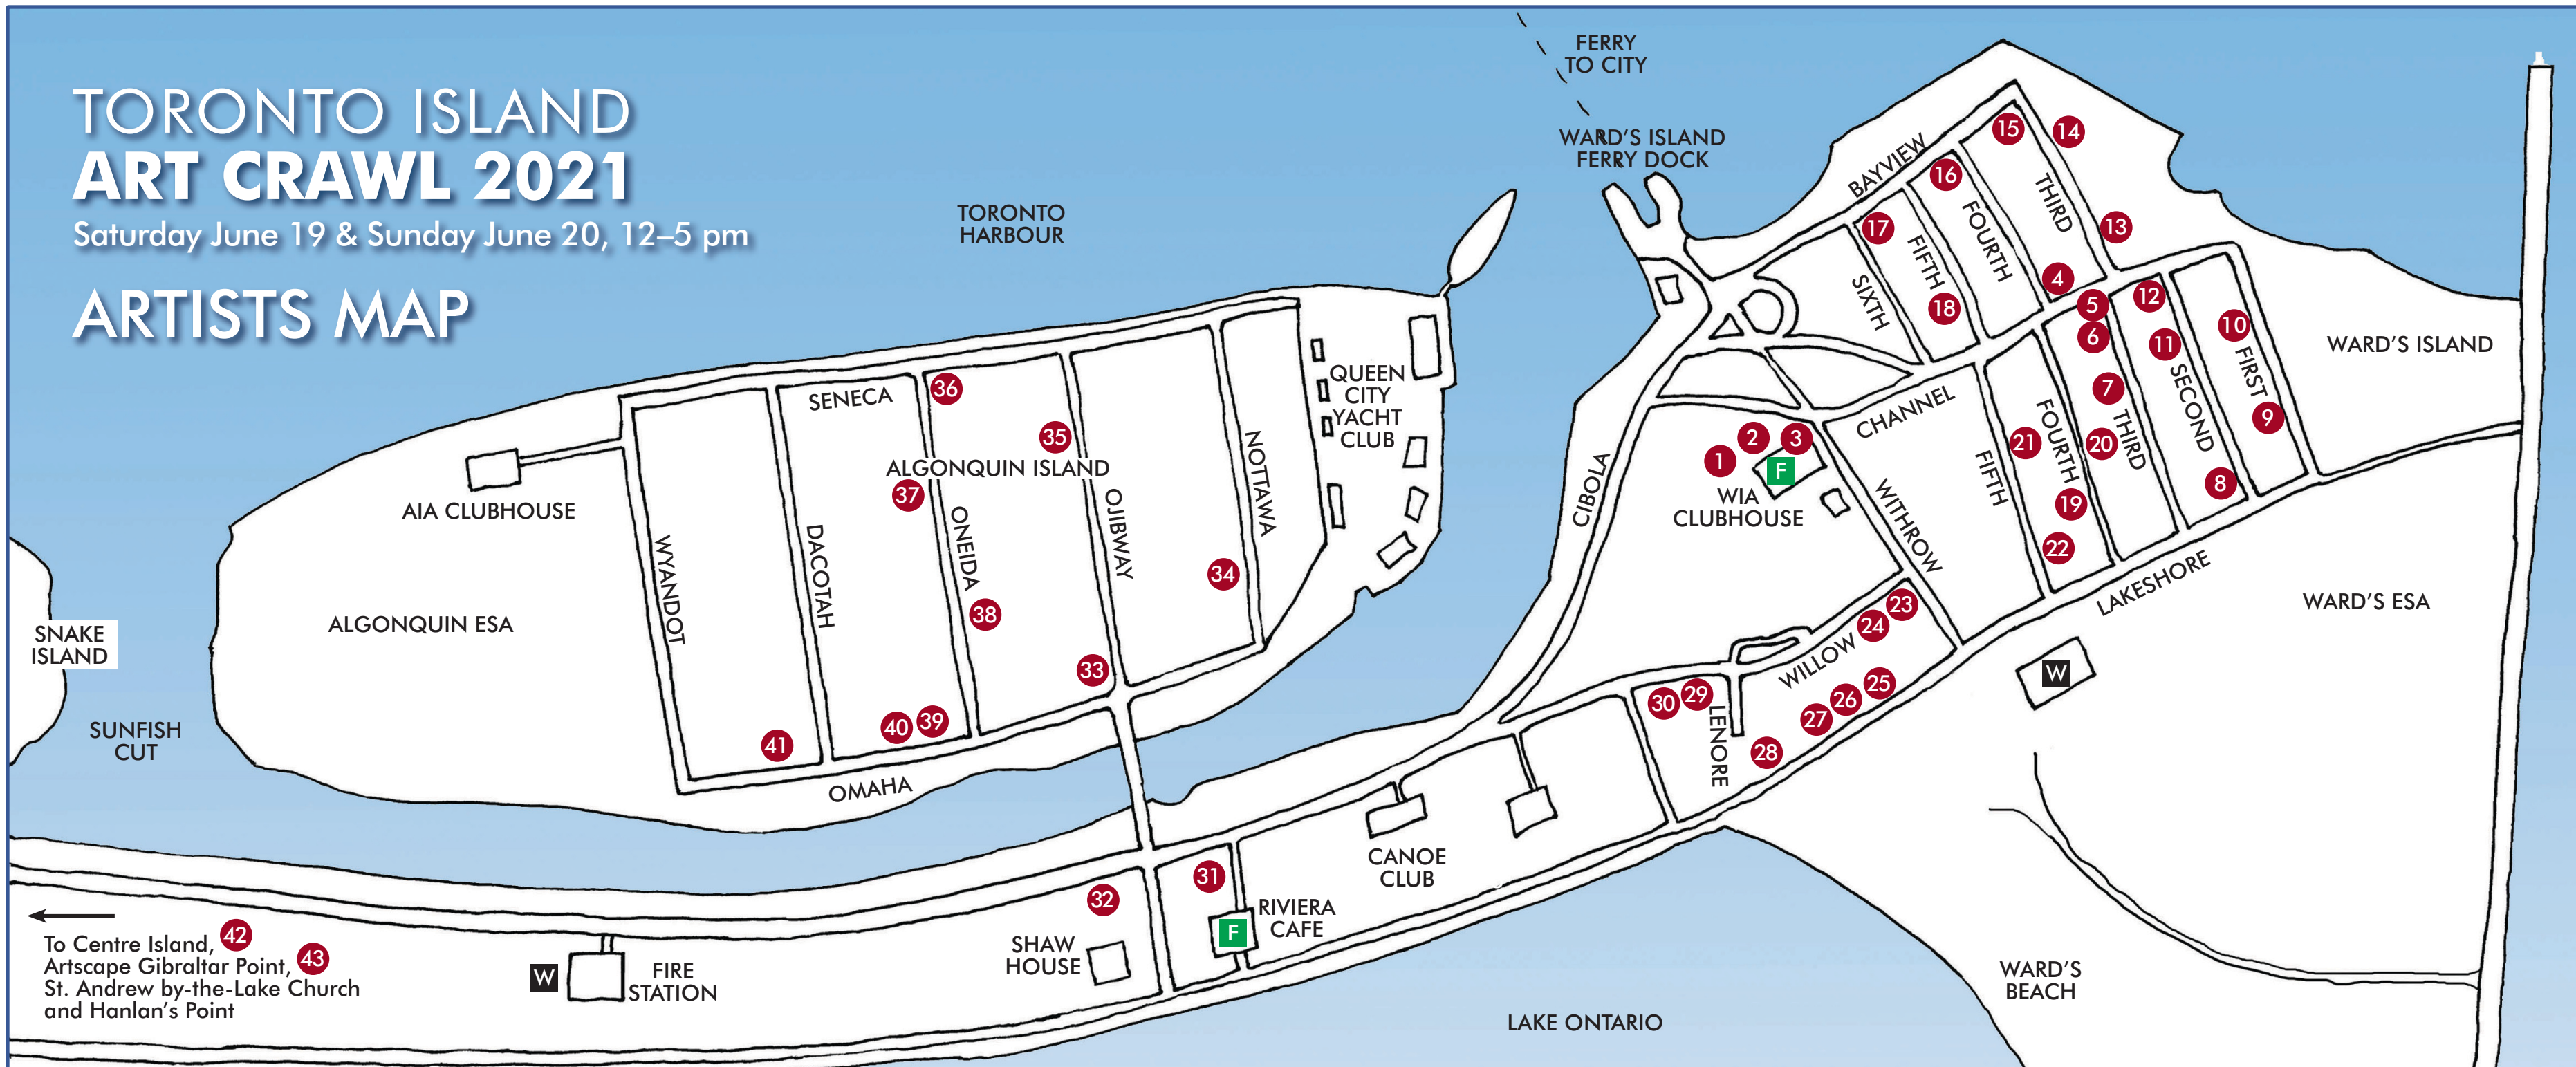

TORONTO ISLAND ART CRAWL 2021

Saturday June 19 & Sunday June 20, 12-5 pm

ARTISTS MAP

To Centre Island, Artscape Gibraltar Point, St. Andrew by-the-Lake Church and Hanlan's Point

PARTICIPATING ARTISTS

- | | | | |
|--------------------------|---|-------------------------------|--|
| 1 Bruce Smith | 14 Mitch Fenton | 26 Laura Shepherd | 39 Mary Anderson & Bruce Rosensweet |
| 2 Merle Harley | 15 Tanya Golden | 27 Lynn Purves | 40 Mary-Ann Haney, Susan Roy & Linda Rosenbaum |
| 3 Berkley J. Abrams Page | 16 Michael Filyer Dewdney | 28 Jagna Kalina Zaborska | 41 Leida Englar & Bonnie Ashton |
| 4 Anthea Baxter-Page | 17 Claudette Abrams | 29 deb svanefelt | 42 April Hickox |
| 5 Alastair Dickson | 18 Kathleen McDonnell | 30 Mai Aru | 43 Artscape Gibraltar Point: Mitch Fenton, Julie Pasila, Simon Pope & Sarah Cullen, Jamie Ly |
| 6 Kathleen Doody | 19 Allyson Woodrooffe | 31 Zoe Kime & various artists | |
| 7 Lori Dell | 20 Betsy Canfield & Nat Lister | 32 Pat Jeffries | |
| 8 Rick/Simon | 21 Eliza Moore & Jim Maggi | 33 Frank Meyer | |
| 9 Luisa Milan | 22 Gaye Jackson | 34 Robin Christmas | |
| 10 Barbara Klunder | 23 Jim Belisle | 35 Jamie Ly | |
| 11 Faye Jordan | 24 Maurice Vellekoop | 36 Baye Hunter | |
| 12 Nancy Moore | 25 Gallery Little Red with Susan Warner Keene | 37 Gretchen Roedde | |
| 13 Cindy Jones | | 38 Joanna Kidd | |

F FOOD
W PUBLIC WASHROOMS